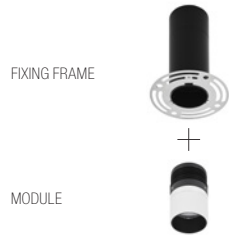

Downlights

Ariel AF fixing frame

FIXING FRAME A01538.40

Ariel AF module

[1] 14° Lens not interchangeable

500mA Lumen Output 3000K	9W 500mA - 900 lm
14° Lens [1]	7Q4408.____-UL
18° Lens	784408.____-UL
24° Lens	7G4408.____-UL
33° Lens	7E4408.____-UL
52° Lens	754408.____-UL

DECORATIVE RING

- 4 Black
- I Gold Chrome
- 8 Satin Gold
- N Satin Nickel
- 1 Shiny Chrome

OPTICAL FILTER

- W Without Filter
- E Elliptical Filter
- H Hex Louver
- P Prismatic Filter
- S Softening Lens

discover more