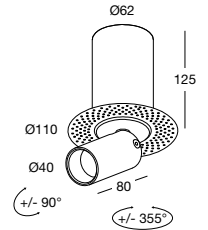

DGA LIGHT
ADDICTED

WORKING TOOL **2.0**

- IP40
- Class III
- Ø 72 mm

IN&OUT m

	3W 900mA	6W 500mA	9W 700mA	Finiture Finish	Colore LED LED Colour
Lumen Output	250lm	500lm	650lm		
3° Lens	7T3861._ _			<ul style="list-style-type: none"> H Nero - Black 7 Bianco - White B Bronzo scuro Dark Bronze 	<ul style="list-style-type: none"> Y 2700K 6 3000K W 3000K CRI > 90 9 4000K 1 5000K
10° Lens		733862._ _	733863._ _		
30° Lens		763862._ _	763863._ _		

	3W 900mA	6W 500mA	9W 700mA	Finiture Finish	Colore LED LED Colour
Lumen Output	250lm	500lm	650lm		
3° Lens	7T3864._ _			<ul style="list-style-type: none"> H Nero - Black 7 Bianco - White B Bronzo scuro Dark Bronze 	<ul style="list-style-type: none"> Y 2700K 6 3000K W 3000K CRI > 90 9 4000K 1 5000K
10° Lens		733865._ _	733866._ _		
30° Lens		763865._ _	763866._ _		

IN&OUT F

STRUTTURA
FRAME FOR
IN&OUT F

A00654.30 (WITH FINISH WHITE)
A00654.40 (WITH FINISH BLACK, DARK BRONZE)

	3W 900mA	6W 500mA	9W 700mA	Finiture Finish	Colore LED LED Colour
Lumen Output	250lm	500lm	650lm		
3° Lens	7T3927._ _			<ul style="list-style-type: none"> H Nero - Black 7 Bianco - White B Bronzo scuro Dark Bronze 	<ul style="list-style-type: none"> Y 2700K 6 3000K W 3000K CRI > 90 9 4000K 1 5000K
10° Lens		733928._ _	733929._ _		
30° Lens		763928._ _	763929._ _		

- IP40
- Class III
- Ø 62 mm