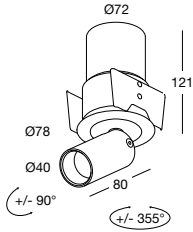

DGA LIGHT
ADDICTED

WORKING TOOL **2.0**

- IP40
- Class III
- Ø 72 mm

IN&OUT m

	3W 900mA	6W 500mA	9W 700mA	Finiture Finish	Colore LED LED Colour
Lumen Output	250lm	500lm	650lm		
3° Lens	7T3861._ _			<ul style="list-style-type: none"> H Nero - Black 7 Bianco - White B Bronzo scuro Dark Bronze 	<ul style="list-style-type: none"> Y 2700K 6 3000K W 3000K CRI > 90 9 4000K 1 5000K
10° Lens		733862._ _	733863._ _		
30° Lens		763862._ _	763863._ _		

	3W 900mA	6W 500mA	9W 700mA	Finiture Finish	Colore LED LED Colour
Lumen Output	250lm	500lm	650lm		
3° Lens	7T3864._ _			<ul style="list-style-type: none"> H Nero - Black 7 Bianco - White B Bronzo scuro Dark Bronze 	<ul style="list-style-type: none"> Y 2700K 6 3000K W 3000K CRI > 90 9 4000K 1 5000K
10° Lens		733865._ _	733866._ _		
30° Lens		763865._ _	763866._ _		

IN&OUT F

STRUTTURA
FRAME FOR
IN&OUT F

A00654.30 (WITH FINISH WHITE)
A00654.40 (WITH FINISH BLACK, DARK BRONZE)

	3W 900mA	6W 500mA	9W 700mA	Finiture Finish	Colore LED LED Colour
Lumen Output	250lm	500lm	650lm		
3° Lens	7T3927._ _			<ul style="list-style-type: none"> H Nero - Black 7 Bianco - White B Bronzo scuro Dark Bronze 	<ul style="list-style-type: none"> Y 2700K 6 3000K W 3000K CRI > 90 9 4000K 1 5000K
10° Lens		733928._ _	733929._ _		
30° Lens		763928._ _	763929._ _		

- IP40
- Class III
- Ø 62 mm