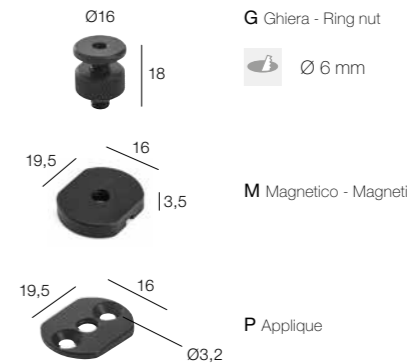

A small diameter of 18 mm for a lighting fixture
supplied with high quality and light efficacy LED
for high performances.

- IP40
- Class III
- Montaggio a parete, soffitto, pavimento
Wall, ceiling, floor mounting
- Cavo 60 cm con connettore rapido
60 cm cable with quick connector
- Collegare in serie 350mA o 500mA
Connect in series at 350mA or 500mA
- 30 gr

MINI TINI

	1W 350mA	2W 500mA	Finiture Finish	Colore LED LED Colour	Elementi di fissaggio Fixing element
Lumen 3000K	100lm	150lm			
15° Lens	7A3742..._	7A3743..._	3 Grigio - Gray 4 Nero - Black T Titanio - Titanium Z Champagne Gold	Y 2700K 6 3000K W 3000K CRI > 90 9 4000K 1 5000K	G Ghiera - Ring nut M Magnetico - Magnetic P Applique - Applique
25° Lens	7G3742..._	7G3743..._			
40° Lens	743742..._	743743..._			
60° Lens	753742..._	753743..._			

40° - 1W - 3000K

MINI TINI

60° - 1W - 3000K

FIXING ELEMENT

ALIMENTATORI CONSIGLIATI (non inclusi)
SUGGESTED DRIVERS (not included)

350mA **CC20-F-350-N** page 166
500mA **CC20-F-500-N** page 168